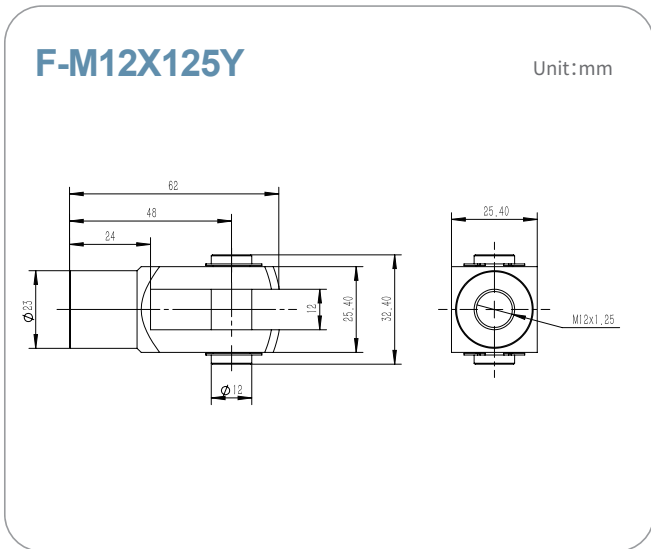

F-M16X150I

Unit:mm

F-M20X125I

Unit:mm

Standard accessories - Type Y joint

compatible LE model	Ordering Number
LE40	F-M12X125Y
LE50	F-M16X150Y
LE63	
LE80	F-M20X150Y
LE100	

LG
LH
LC
LE

Standard accessories - Single earring