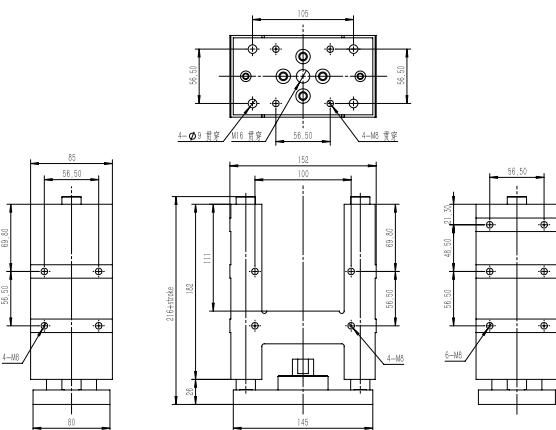

F-LE63DX- stroke

Unit:mm