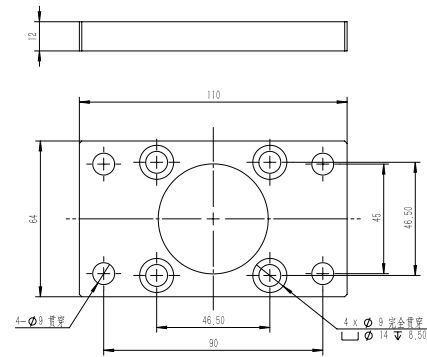

F-LE50FF

Unit:mm