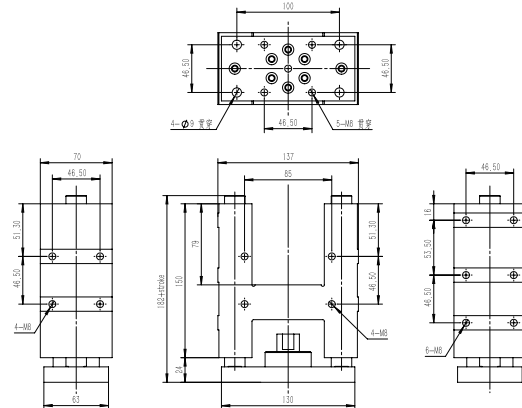

compatible LE model	Ordering Number
LE40	F-LE40DX-stroke
LE50	F-LE50DX-stroke
LE63	F-LE63DX-stroke
LE80	F-LE80DX-stroke
LE100	F-LE100DX-stroke

F-LE40DX- stroke

Unit:mm

F-LE50DX- stroke

Unit:mm

F-LE63DX- stroke