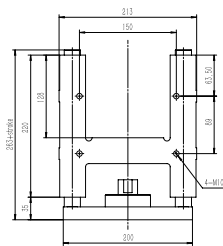

Unit:mm

F-LE80DX- stroke

Unit:mm

Standard accessories - Guide bracket

F-LE100DX- stroke

Unit:mm

Standard accessories - Front flange

compatible LE model	Ordering Number
LE40	F-LE40FF
LE50	F-LE50FF
LE63	F-LE63FF
LE80	F-LE80FF
LE100	F-LE100FF