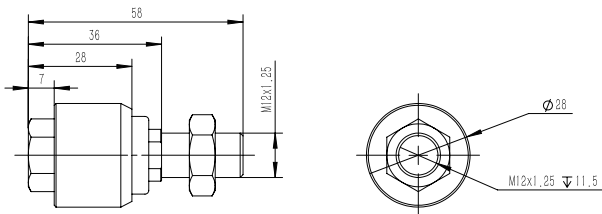

Standard accessories - Floating joint

compatible LE model	Ordering Number
LE40	F-M12X125F
LE50	F-M16X150F
LE63	
LE80	F-M20X150F
LE100	

LG Series LG

LH Series LH

LC Series LC

LE Series LE

F-M12X125F

Unit:mm