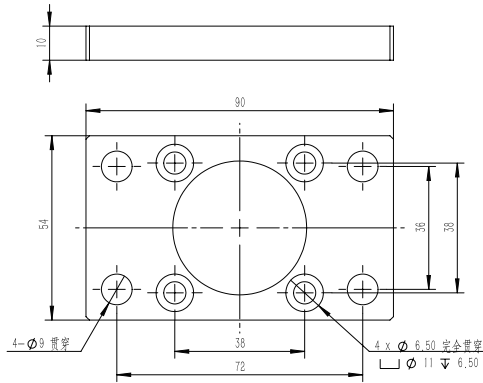

Standard accessories - Front flange

LG Series

LH Series

LC Series

LE Series

F-LE40FF

Unit:mm