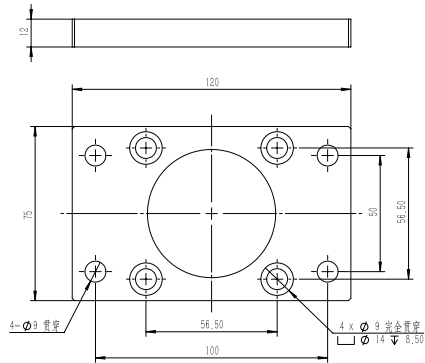

F-LE63FF

Unit:mm