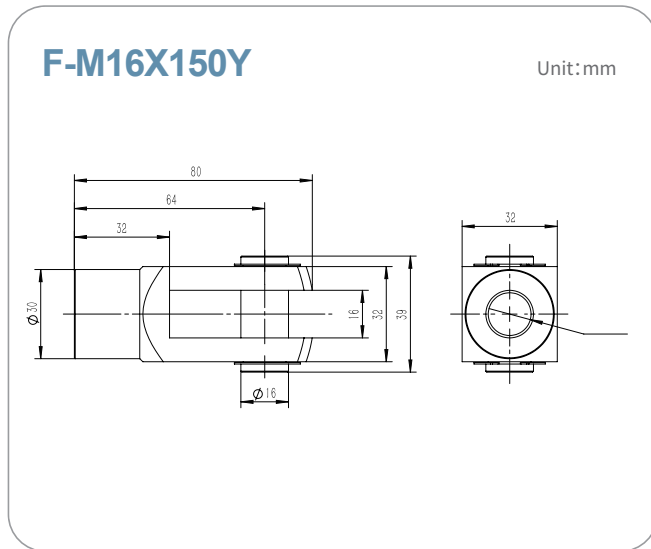

F-M16X150I

Unit:mm

F-M20X125I

Unit:mm

Standard accessories - Type Y joint

compatible LE model	Ordering Number
LE40	F-M12X125Y
LE50	F-M16X150Y
LE63	
LE80	F-M20X150Y
LE100	

LG
LH
LC
LE

Standard accessories - Single earring