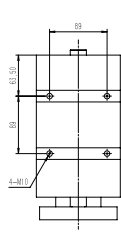

Unit:mm

F-LE80DX- stroke

Unit:mm

Standard accessories - Guide bracket

F-LE100DX- stroke

Unit:mm

Standard accessories - Front flange

compatible LE model	Ordering Number
LE40	F-LE40FF
LE50	F-LE50FF
LE63	F-LE63FF
LE80	F-LE80FF
LE100	F-LE100FF