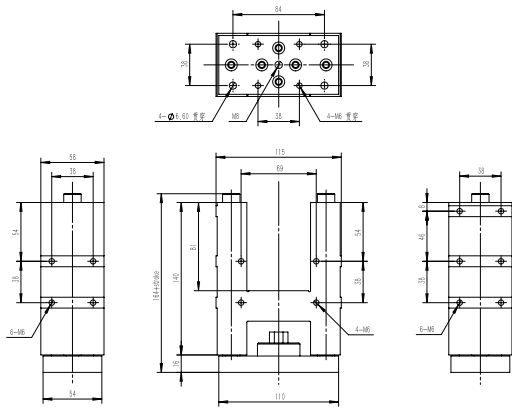

F-LE40DX- stroke

Unit:mm