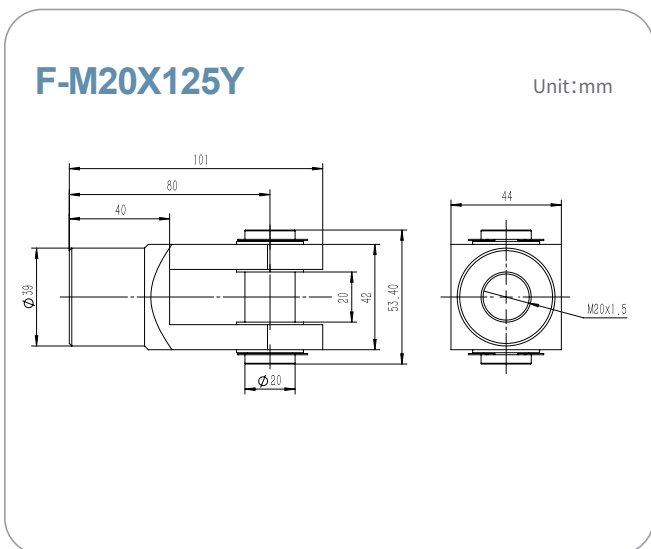

F-M16X150I

Unit:mm

F-M20X125I

Unit:mm

Standard accessories - Type Y joint

compatible LE model	Ordering Number
LE40	F-M12X125Y
LE50	F-M16X150Y
LE63	
LE80	F-M20X150Y
LE100	

LG
LH
LC
LE

Standard accessories - Single earring