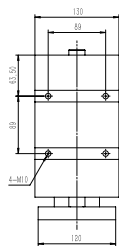

Unit:mm

F-LE80DX- stroke

Unit:mm

Standard accessories - Guide bracket

F-LE100DX- stroke

Unit:mm

Standard accessories - Front flange

compatible LE model	Ordering Number
LE40	F-LE40FF
LE50	F-LE50FF
LE63	F-LE63FF
LE80	F-LE80FF
LE100	F-LE100FF