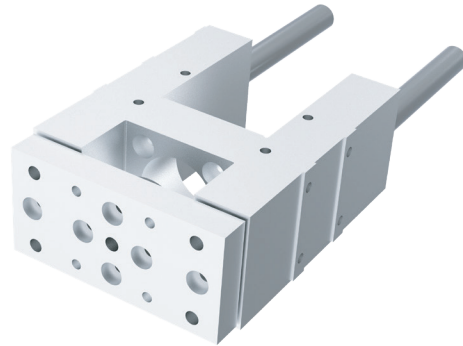

Standard accessories - Guide bracket

LG Series

LH Series

LC Series

LE Series

compatible LE model	Ordering Number
LE40	F-LE40DX-stroke
LE50	F-LE50DX-stroke
LE63	F-LE63DX-stroke
LE80	F-LE80DX-stroke
LE100	F-LE100DX-stroke