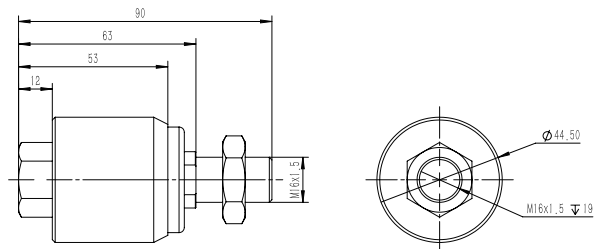

F-M16X150F

Unit:mm