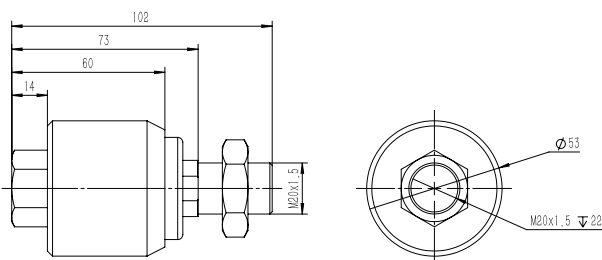

F-M20X150F

Unit:mm