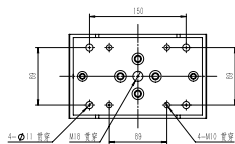

Unit:mm

F-LE80DX- stroke

Unit:mm

Standard accessories - Guide bracket

F-LE100DX- stroke

Unit:mm

Standard accessories - Front flange

compatible LE model	Ordering Number
LE40	F-LE40FF
LE50	F-LE50FF
LE63	F-LE63FF
LE80	F-LE80FF
LE100	F-LE100FF