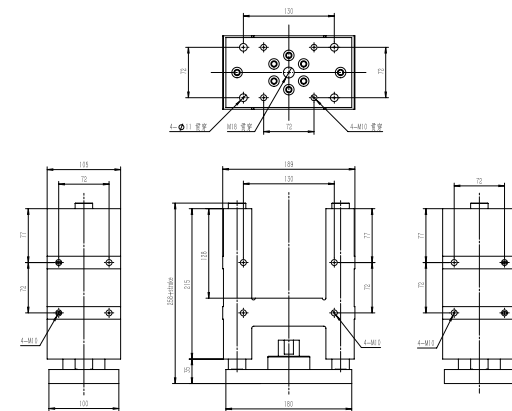

F-LE80DX- stroke

Unit:mm