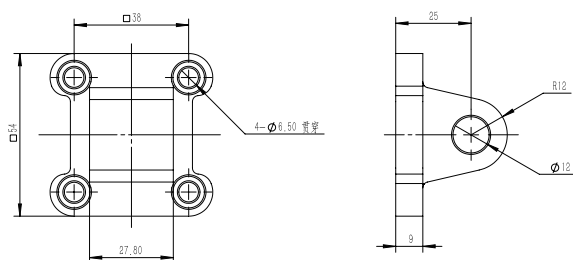

Unit:mm

F-LE50CA